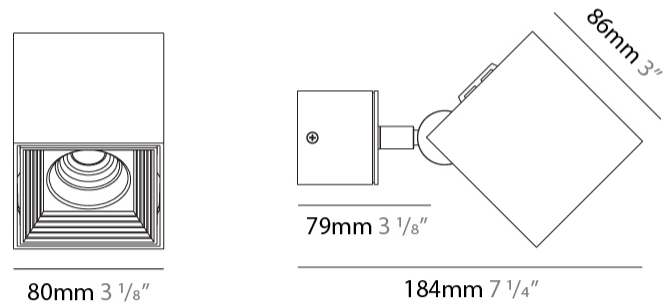

PROJECT	_____
TYPE	_____
SPECIFIER	_____
QUANTITY	_____
DATE	_____

DAU SINGLE ADJUSTABLE SURFACE

D92188R9-

base number Finish
Options

1. To build a product code in our configurator select the specify button on the base model # product page
2. To build a manual product code on this datasheet choose from the options listed below in blue font and add the suffix to the base model #

GENERAL

Series: Dau
Subseries: Dau Single Adjustable
Brand: Milan
Division: Design
Mounting Type: Surface
Subcategory: Spots

PHYSICAL

Shape: Cube
Length (mm): 80
Length (in): 3 1/8
Width (mm): 80
Width (in): 3 1/8
Height (mm): 86
Height (in): 3 3/8
Max. Overall Height (mm): 164
Max. Overall Height (in): 6 7/16
Light Distribution: Adjustable / Direct
Fixture Finish: BAL / MWL / BSL
Fixture Material: Extruded Aluminum

ELECTRICAL

Lamp Type: LED
Input Wattage (W): 10
Total Output Wattage (W): 9.3
Dimming: Tri-Mode (Non-Dimming and Phase Dimming (120Vac only) and 0-10V Dimming)
Driver Included: No
Driver Location: Remote
Driver Type: Constant Current - 120 / 277Vac
Driver Class: Class 2
Input Voltage (V): 120 - 277
Constant Current (MA): 350

LED

Number of LEDs: 1
Color Temperature (°K): 3000
Max. Delivered Lumen (lm): 956
CRI: >90 CRI
Lamp Life (hrs): 50000

OPTICAL

Optic°: 50
Adjustability: Rotational 300°; Tilt 90°

RATINGS AND CERTIFICATIONS

Certified By: Certified for North American Standards
IP rating: IP20