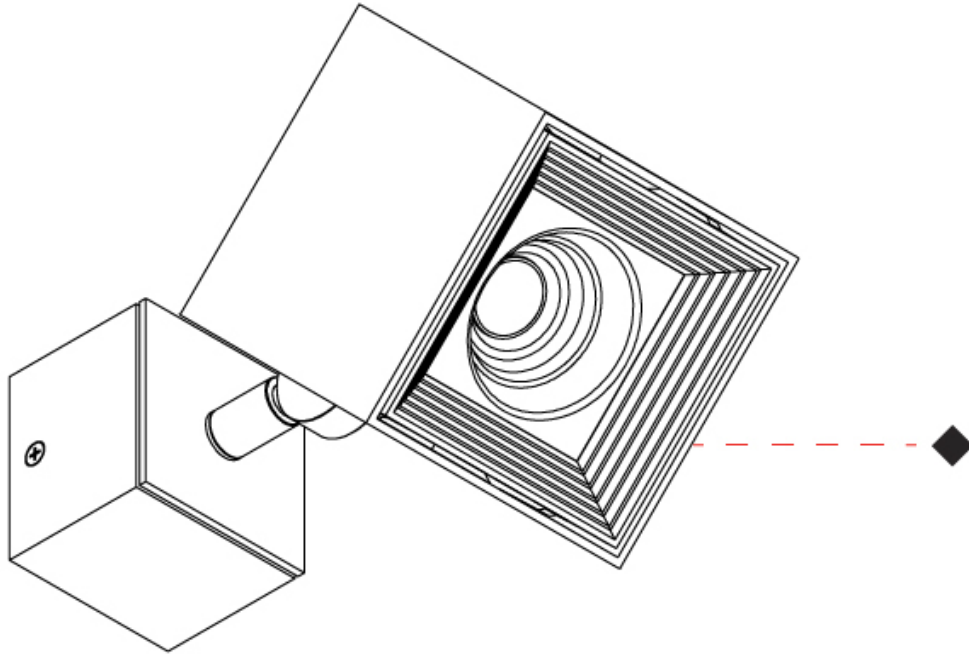

DAU SINGLE ADJUSTABLE SURFACE

D92188R9-

PROJECT

TYPE

SPECIFIER

QUANTITY

DATE

D