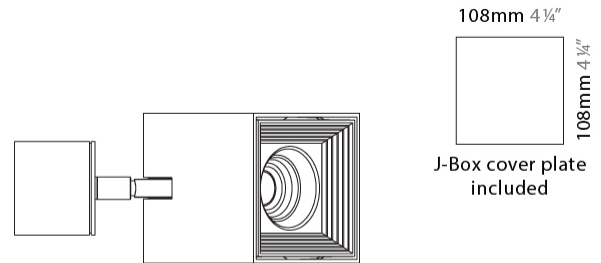

PROJECT	_____
TYPE	_____
SPECIFIER	_____
QUANTITY	_____
DATE	_____

DAU SINGLE ADJUSTABLE SURFACE

D92188R9-

base number Finish
Options

1. To build a product code in our configurator select the specify button on the base model # product page
2. To build a manual product code on this datasheet choose from the options listed below in blue font and add the suffix to the base model #

GENERAL

Series: Dau
Subseries: Dau Single Adjustable
Brand: Milan
Division: Design
Mounting Type: Surface
Subcategory: Spots

PHYSICAL

Shape: Cube
Length (mm): 80
Length (in): 3 1/8
Width (mm): 80
Width (in): 3 1/8
Height (mm): 86
Height (in): 3 3/8
Max. Overall Height (mm): 164
Max. Overall Height (in): 6 7/16
Light Distribution: Adjustable / Direct
Fixture Finish: BAL / MWL / BSL
Fixture Material: Extruded Aluminum

ELECTRICAL

Lamp Type: LED
Input Wattage (W): 10
Total Output Wattage (W): 9.3
Dimming: Tri-Mode (Non-Dimming and Phase Dimming (120Vac only) and 0-10V Dimming)
Driver Included: No
Driver Location: Remote
Driver Type: Constant Current - 120 / 277Vac
Driver Class: Class 2
Input Voltage (V): 120 - 277
Constant Current (MA): 350

LED

Number of LEDs: 1
Color Temperature (°K): 3000
Max. Delivered Lumen (lm): 956
CRI: >90 CRI
Lamp Life (hrs): 50000

OPTICAL

Optic°: 50
Adjustability: Rotational 300°; Tilt 90°

RATINGS AND CERTIFICATIONS

Certified By: Certified for North American Standards
IP rating: IP20